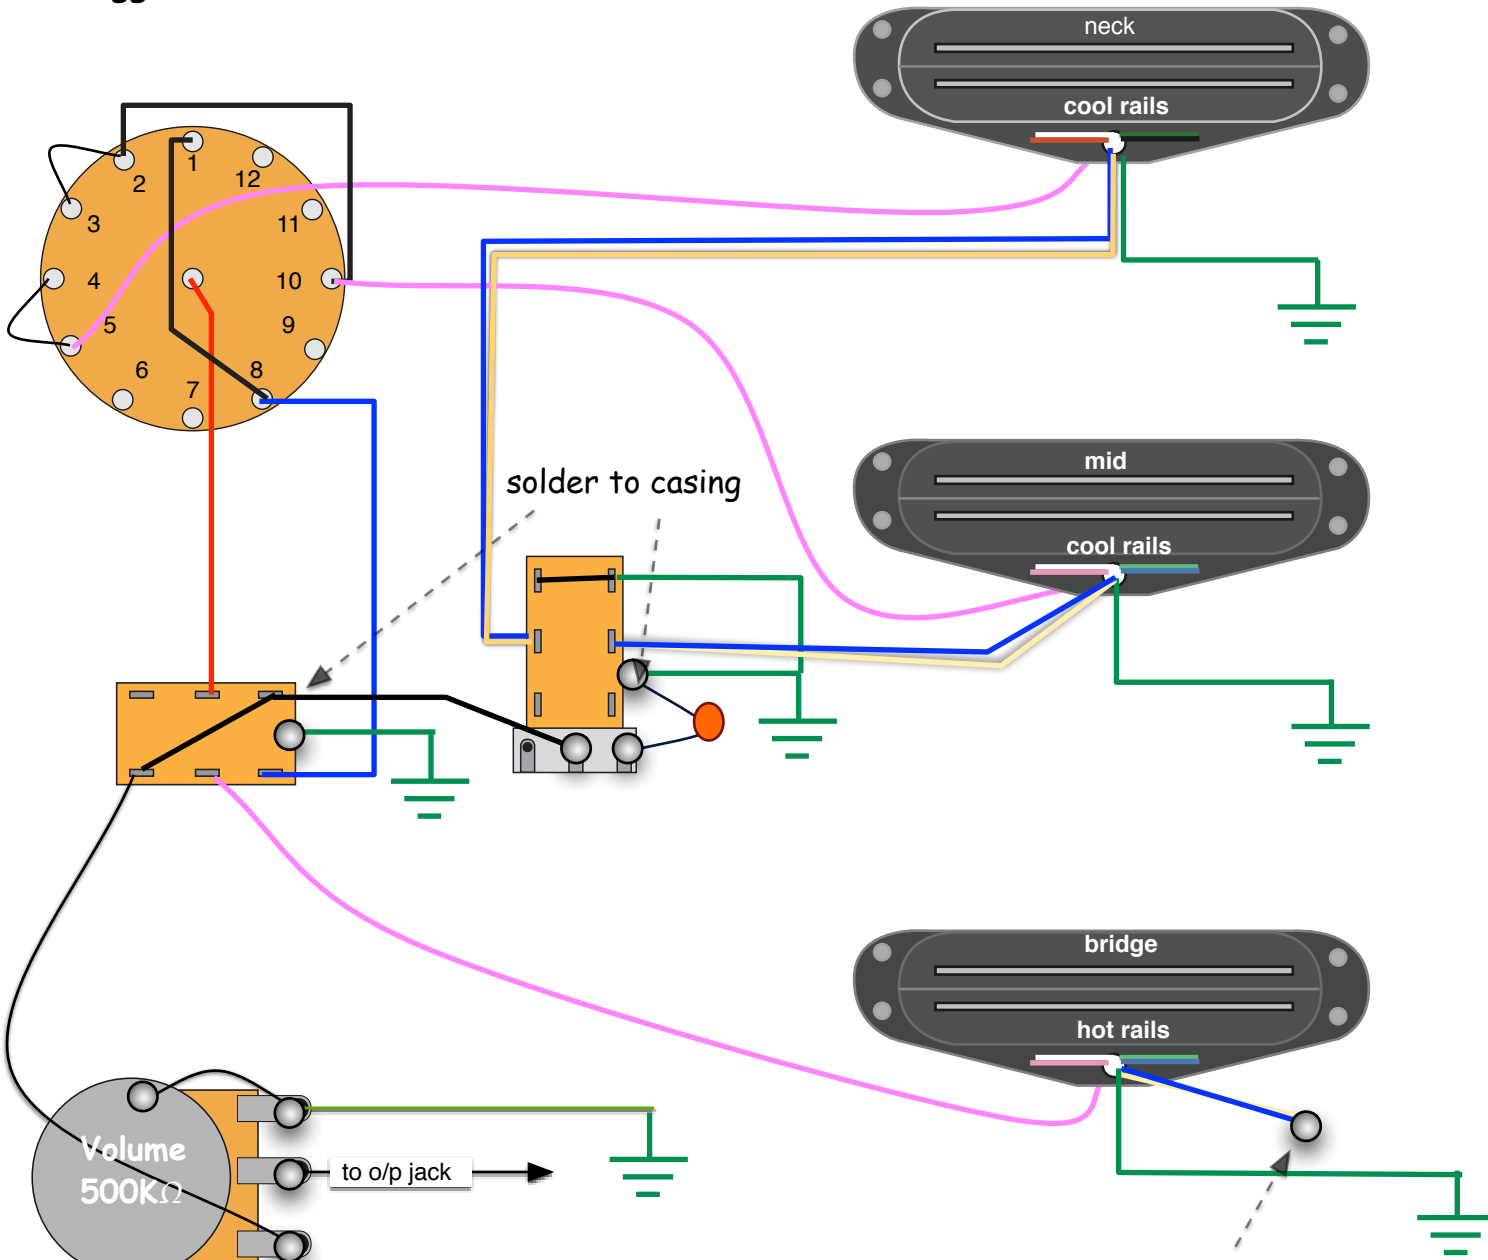

Eggle LA Standard '93

Pickups are neck and middle -
Kent Armstrong STCR-1
Bridge
Kent Armstrong STHR-1

Early Kent Armstrong's used a
different cable colour coding.
This changed around '95 by my
best estimate to reflect the
more universal standards and
followed the colour coding of
DiMarzio pickups

post '95 cable colours

output - red
earth/ground - dk.green
lead coil in- white
trailing coil out - black

pre '95 colours

output - pink
earth/ground lt. green
lead coil in - white
trailing coil out - blue

for clarity, white wires are
shown as off white against a
thin drop shadow.

solder together and
cover with heatshrink